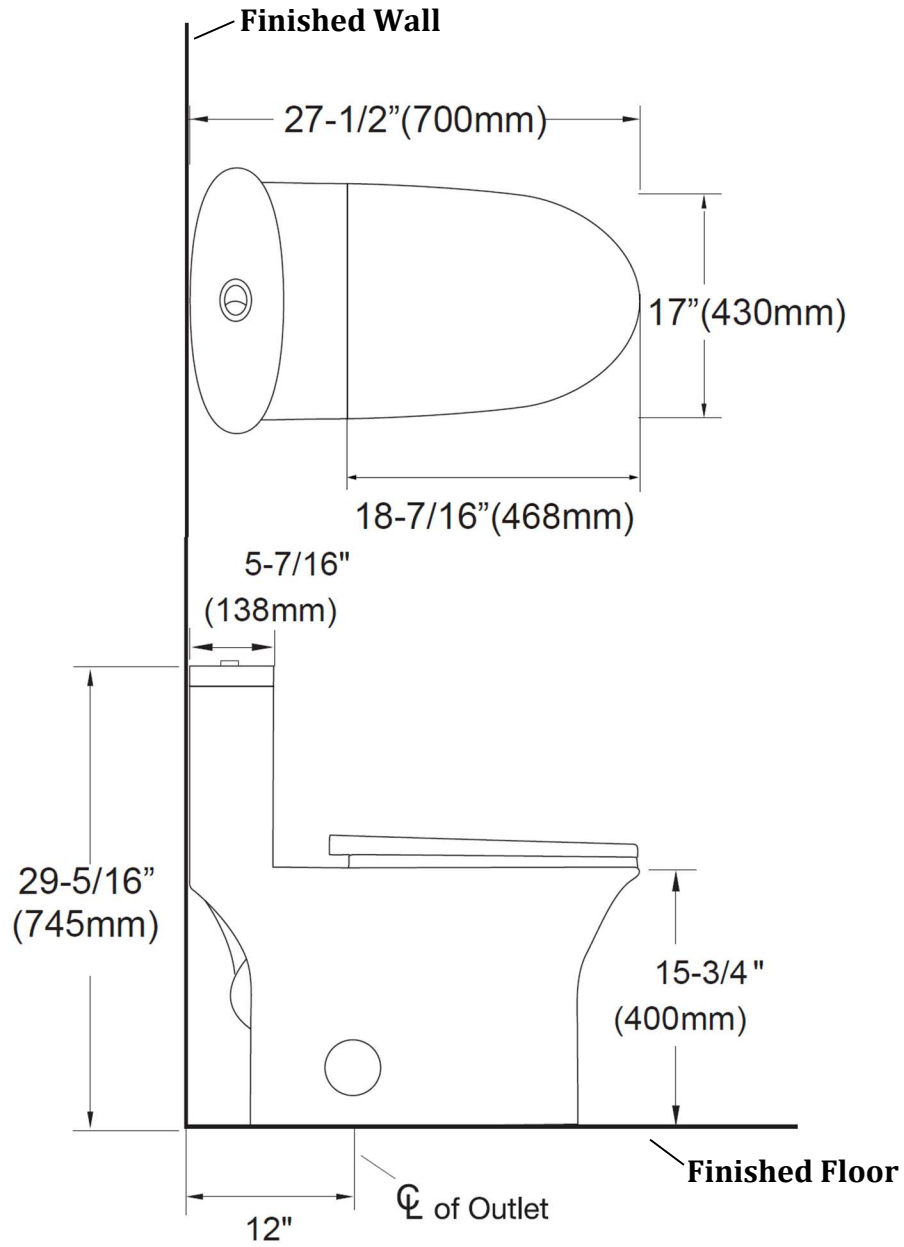

**Model: 81277**

**FEATURES**

- Vitreous china
- One-piece decorative toilet
- High efficiency, low consumption
  - Full flush (5.8 LPF/1.5 GPF)
  - Partial flush (3.9 LPF/1.0 GPF)
- Elongated front bowl
- Soft-closing seat with quick-release for easy cleaning
- 15-3/4" rim height
- Chrome plated top mounted push button actuator
- Fully glazed 2" Trapway
- 12" rough-in
- 100% factory flush tested
- Floor mount

**COLOR/FINISH**

White

**NOMINAL DIMENSIONS**

27-1/2" (L) x 17" (W) x 29-5/16" (H)

**COMPONENTS**

Product includes: One-piece Toilet, Tank Cover, Seat w/soft-closing and quick release, Wax Ring, Floor Mounting Hardware, Mounting Hole Cover Kit

1. Minimum distance between finished wall and center of the floor drain should be 12".
2. Minimum distance between the center of the shut-off valve to the center of the drain should be 8-1/2" (FIG 1).

# DIMENSIONS\*

\*Dimensions are for reference only. We reserve the right to change any of the specification without prior notice.