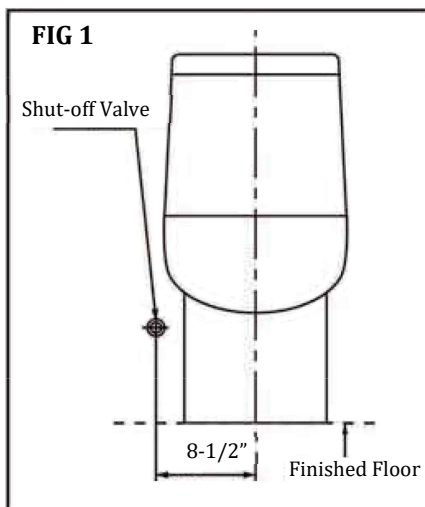

**Model: 81277**

**FEATURES**

- Vitreous china
- One-piece decorative toilet
- High efficiency, low consumption
  - Full flush (5.8 LPF/1.5 GPF)
  - Partial flush (3.9 LPF/1.0 GPF)
- Elongated front bowl
- Soft-closing seat with quick-release for easy cleaning
- 15-3/4" rim height
- Chrome plated top mounted push button actuator
- Fully glazed 2" Trapway
- 12" rough-in
- 100% factory flush tested
- Floor mount

**COLOR/FINISH**

White

**NOMINAL DIMENSIONS**

27-1/2" (L) x 17" (W) x 29-5/16" (H)

**COMPONENTS**

Product includes: One-piece Toilet, Tank Cover, Seat w/soft-closing and quick release, Wax Ring, Floor Mounting Hardware, Mounting Hole Cover Kit

1. Minimum distance between finished wall and center of the floor drain should be 12".
2. Minimum distance between the center of the shut-off valve to the center of the drain should be 8-1/2" (FIG 1).

# DIMENSIONS\*

\*Dimensions are for reference only. We reserve the right to change any of the specification without prior notice.